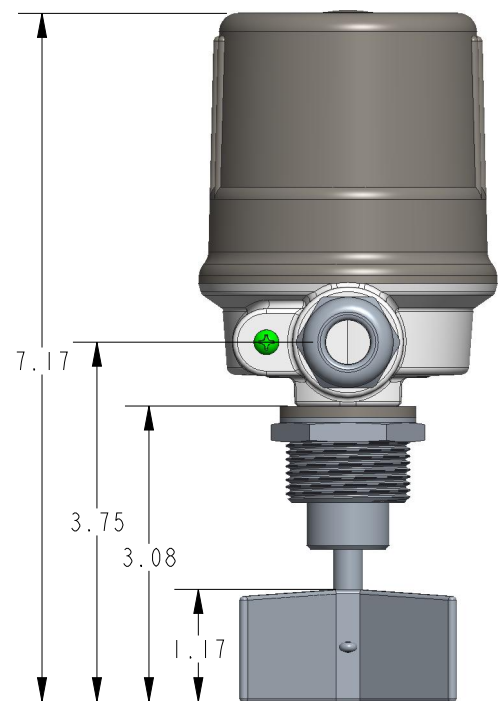

DIMENSIONS ARE IN INCHES UNLESS NOTED OTHERWISE

Division of Gamer Industries / 7201 North 98th Street / Lincoln, NE 68507
 (402) 434-9102 / fax (402) 434-9144 \ www.binmaster.com

SCALE 0.500

TITLE: MTG. DIMS, MINI-ROTARY w/ 4-VANE POLYCARBONATE PADDLE