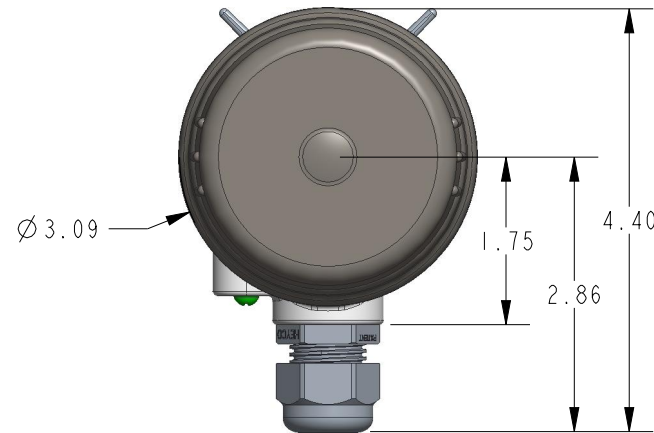

DIMENSIONS ARE IN INCHES UNLESS NOTED OTHERWISE

Division of Gamer Industries / 7201 North 98th Street / Lincoln, NE 68507
 (402) 434-9102 / fax (402) 434-9144 \ www.binmaster.com

SCALE 0.500

TITLE: MTG. DIMS, MINI-ROTARY w/ 4-VANE POLYCARBONATE PADDLE