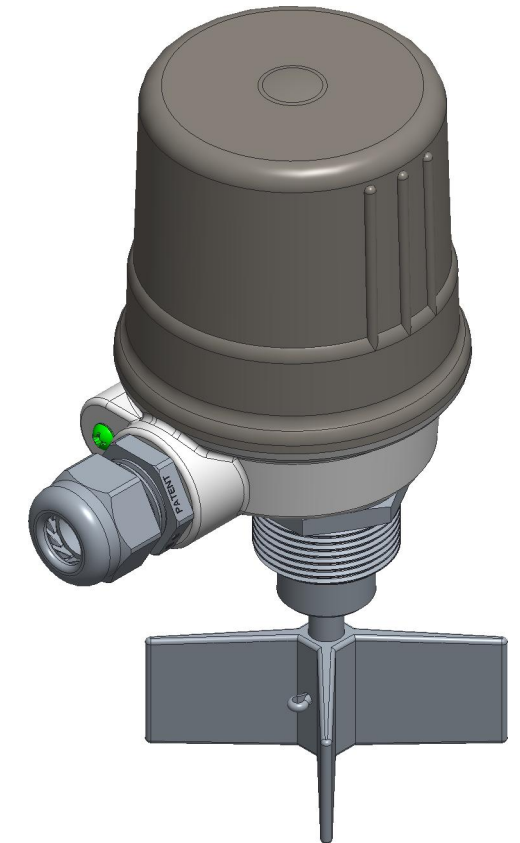

DIMENSIONS ARE IN INCHES UNLESS NOTED OTHERWISE

Division of Gamer Industries / 7201 North 98th Street / Lincoln, NE 68507
 (402) 434-9102 / fax (402) 434-9144 \ www.binmaster.com

SCALE 0.500

TITLE: MTG. DIMS, MINI-ROTARY w/ 4-VANE POLYCARBONATE PADDLE