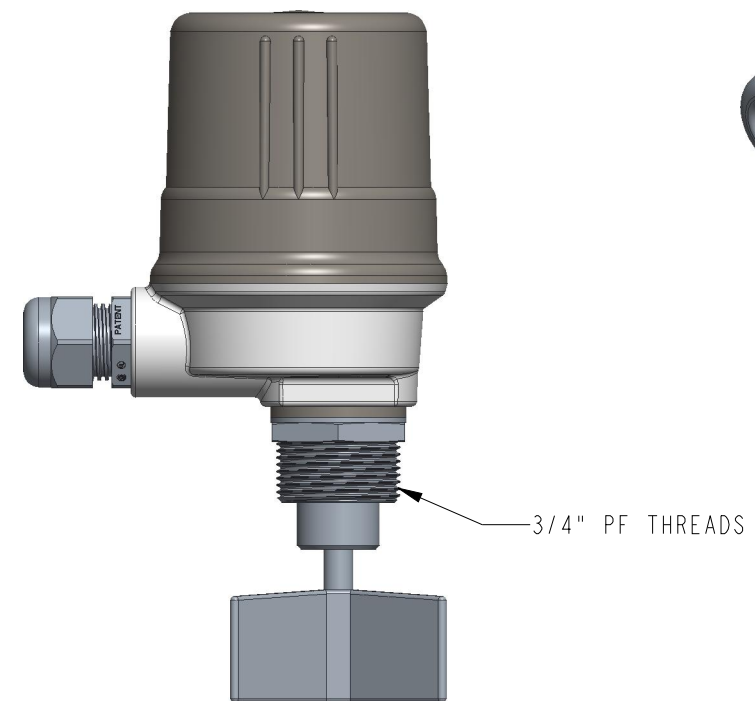

DIMENSIONS ARE IN INCHES UNLESS NOTED OTHERWISE

Division of Gamer Industries / 7201 North 98th Street / Lincoln, NE 68507
 (402) 434-9102 / fax (402) 434-9144 \ www.binmaster.com

SCALE 0.500

TITLE: MTG. DIMS, MINI-ROTARY w/ 4-VANE POLYCARBONATE PADDLE