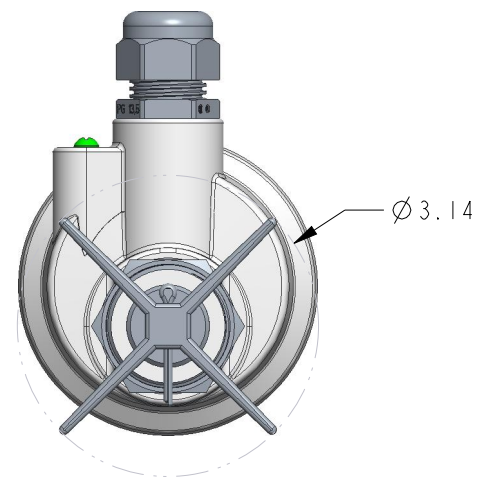

DIMENSIONS ARE IN INCHES UNLESS NOTED OTHERWISE

Division of Gamer Industries / 7201 North 98th Street / Lincoln, NE 68507
 (402) 434-9102 / fax (402) 434-9144 \ www.binmaster.com

SCALE 0.500

TITLE: MTG. DIMS, MINI-ROTARY w/ 4-VANE POLYCARBONATE PADDLE