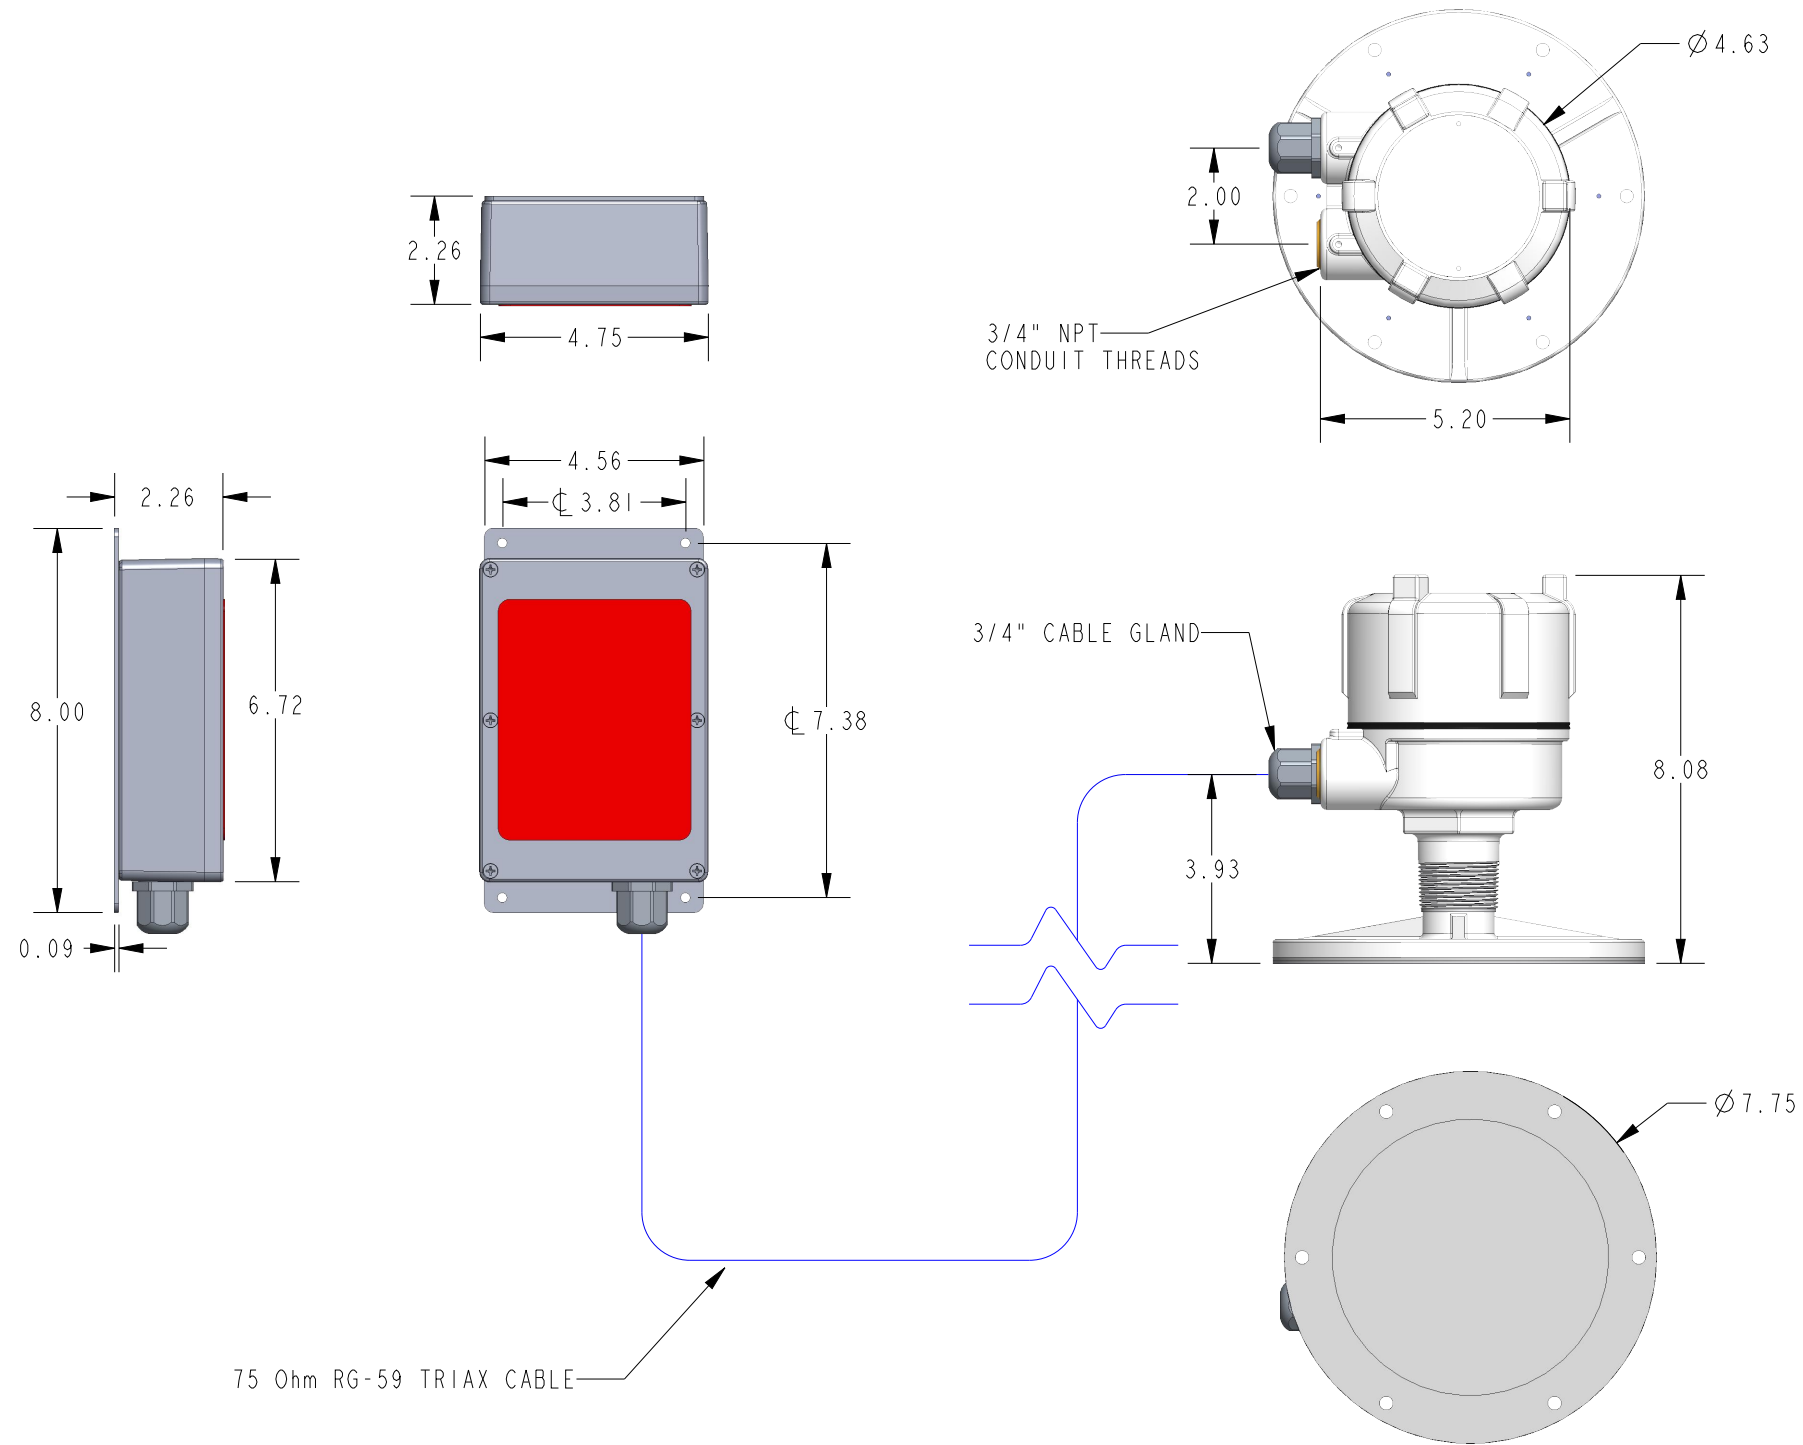

DIMENSIONS ARE IN INCHES UNLESS NOTED OTHERWISE

Division of Gamer Industries / 7201 North 98th Street / Lincoln, NE 68507  
 (402) 434-9102 / fax (402) 434-9144 \ www.binmaster.com

SCALE 0.250

TITLE: MTG DIM, PRO REMOTE, FLUSH MOUNT

Model No.: FL LV	P/N: 730-0313
Model No.: FL 230	P/N: 730-0312
Model No.: FL 115	P/N: 730-0311

DWG No.: 418-0075

REVISION  
 A  
 PAGE  
 1 OF 1